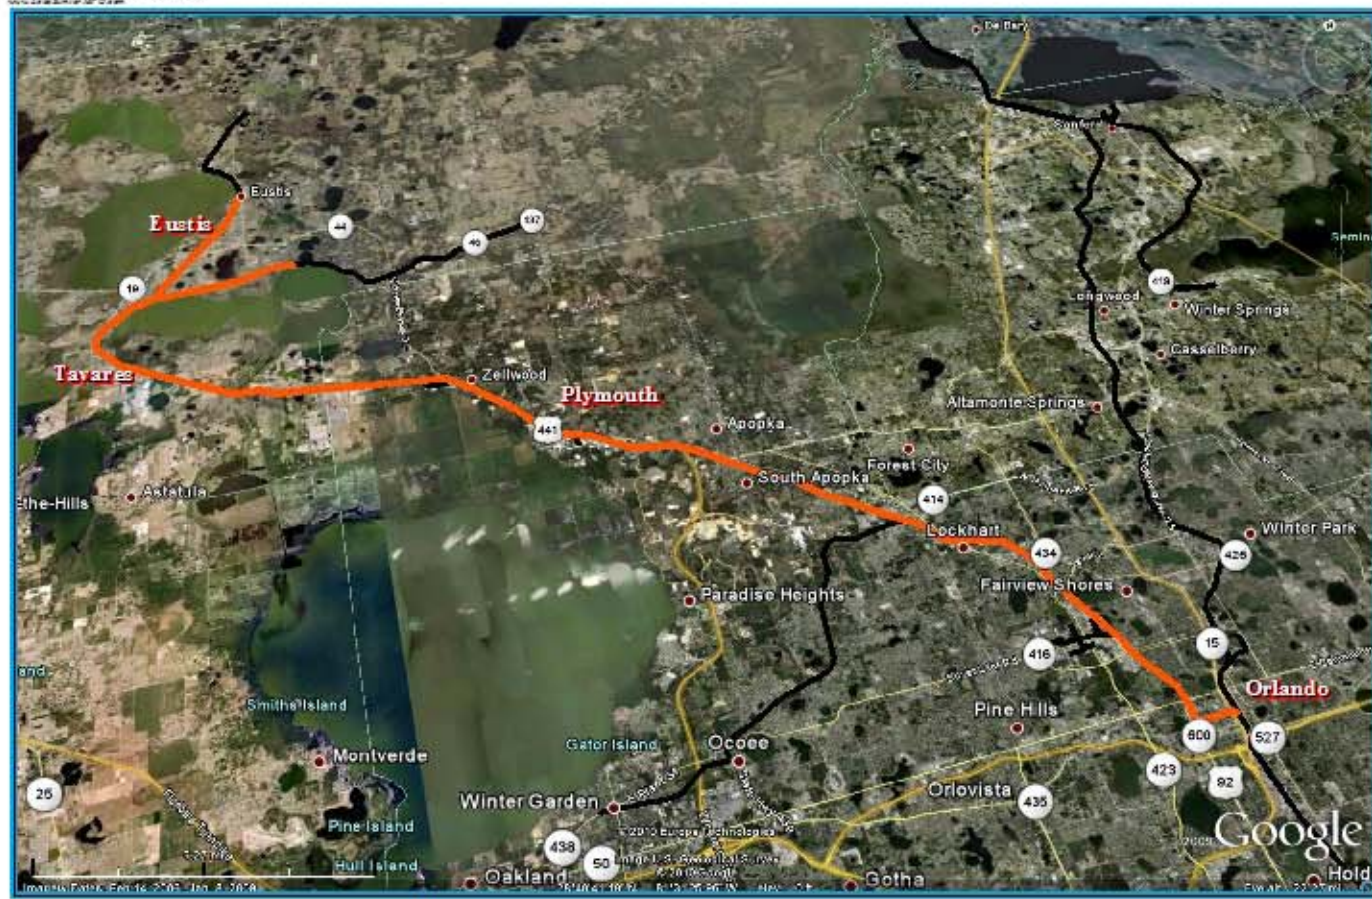

ORANGE BLOSSOM EXPRESS

- County Road
- State Road
- US Highway
- Interstate
- Turnpike
- Water Body
- Public Lands Managed by Federal Agency
- Public Lands Managed by State Agency
- Public Lands Managed by Local Agency

TRANSPORTATION PLANNING AREA SUMTER AND LAKE COUNTY, FLORIDA

- Amtrak Station
- Proposed Service Limits Orange Blossom Express
- Existing or Active Railroad
- County Delineation

Lake-Sumter MPO GIS Data Orange Blossom Express L2MPO-11-117.mxd - 04/20/10 09:10:00 AM