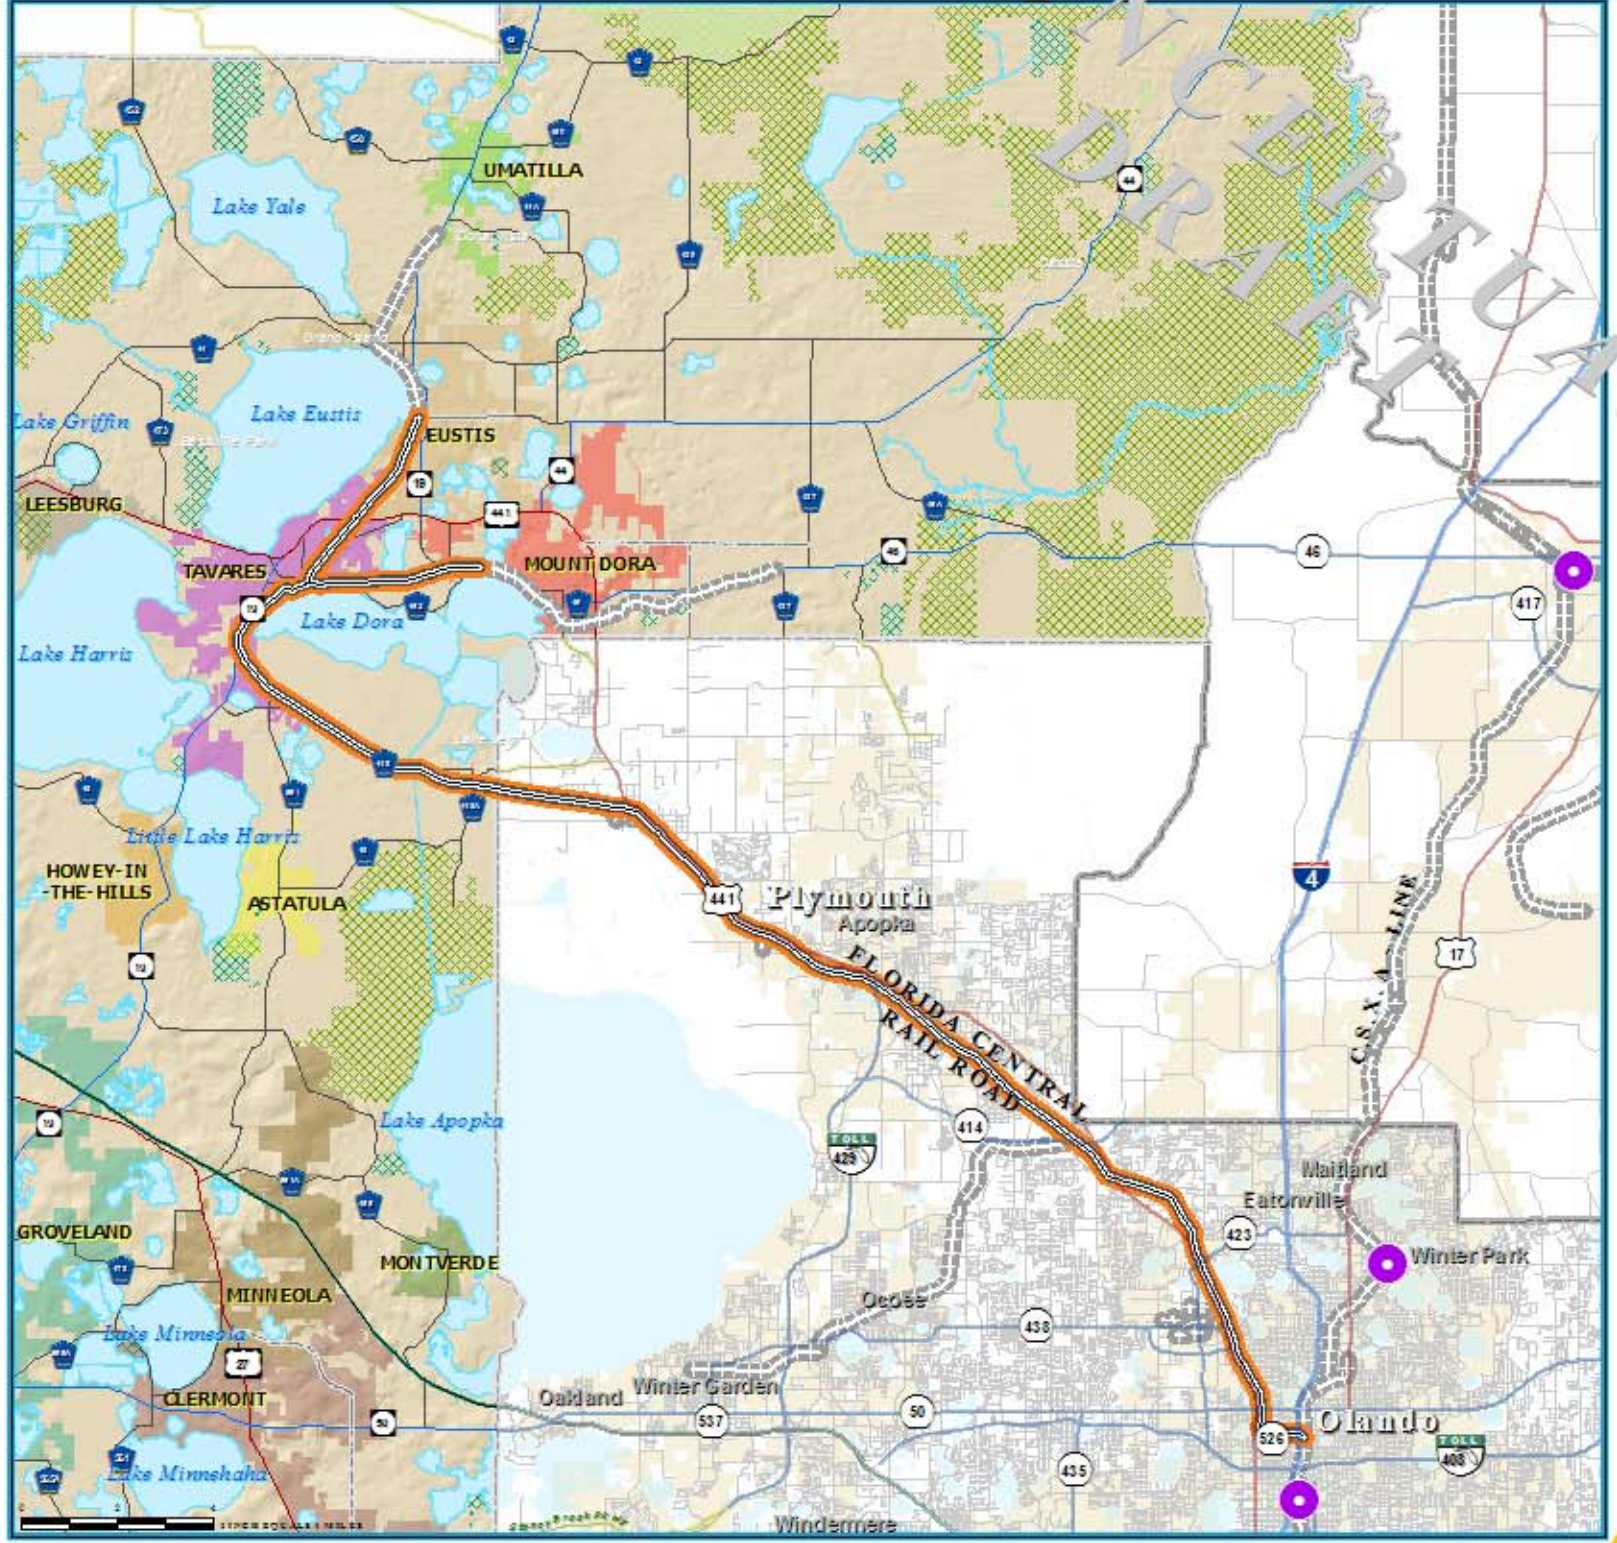

ORANGE BLOSSOM EXPRESS

- County Road
- State Road
- US Highway
- Interstate
- Turnpike
- Water Body
- Public Lands Managed by Federal Agency
- Public Lands Managed by State Agency
- Public Lands Managed by Local Agency

TRANSPORTATION PLANNING AREA SUMTER AND LAKE COUNTY, FLORIDA

- Amtrak Station
- Proposed Service Limits Orange Blossom Express
- Existing or Active Railroad
- County Delineation

Lake-Sumter MPO GIS Data Orange Blossom Express L2MPO-11-117.mxd - 04/20/10 09:10:00 AM